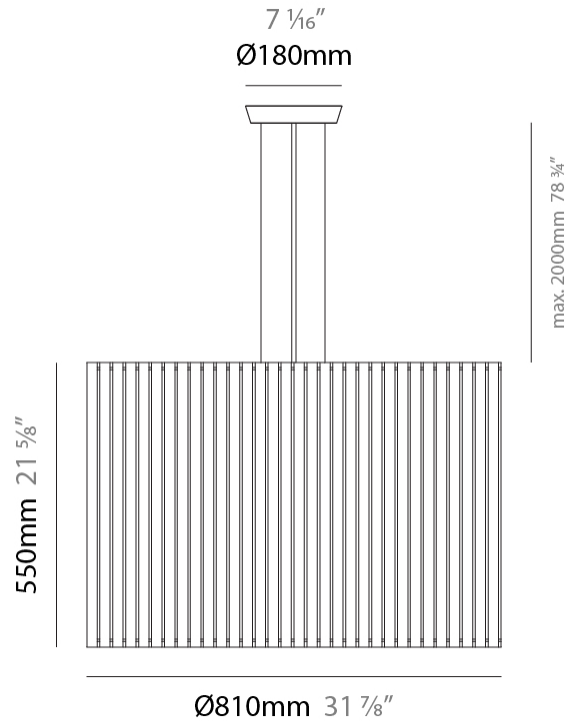

LUZ OCULTA WOOD SUSPENSION

D51035- -

base number   Finish Options   Finish Options

1. To build a product code in our configurator select the specify button on the base model # product page
2. To build a manual product code on this datasheet choose from the options listed below in blue font and add the suffix to the base model #

GENERAL

Series: Luz Oculta
Subseries: Luz Oculta Wood
Brand: Fambuena
Division: Design
Mounting Type: Suspension
Mounting Location: Ceiling
Subcategory: Pendant

PHYSICAL

Shape: Rectangle
Diameter (mm): 810
Diameter (in): 31 7/8
Height (mm): 550
Height (in): 21 5/8
Light Distribution: Direct / Indirect
Fixture Finish: [DOW / NAT](#)
Holder Finish: BRA / BRZ
Fixture Material: Metal / Wood
Cable Details: Cable length 2000mm / 79"

ELECTRICAL

Number of Lamps: 3
Lamp Type: LED Retrofit
Lamp Shape: A19
Bulb Included: Bulb Not Included
Total Output Wattage (W): 36
Max. Wattage Per Lamp (W): 12
Lamp Base: E26
Input Voltage (V): 120
Upon Request: 277Vac / GU24

LED

OPTICAL

RATINGS AND CERTIFICATIONS

Certified By: Certified for North American Standards
IP rating: IP20