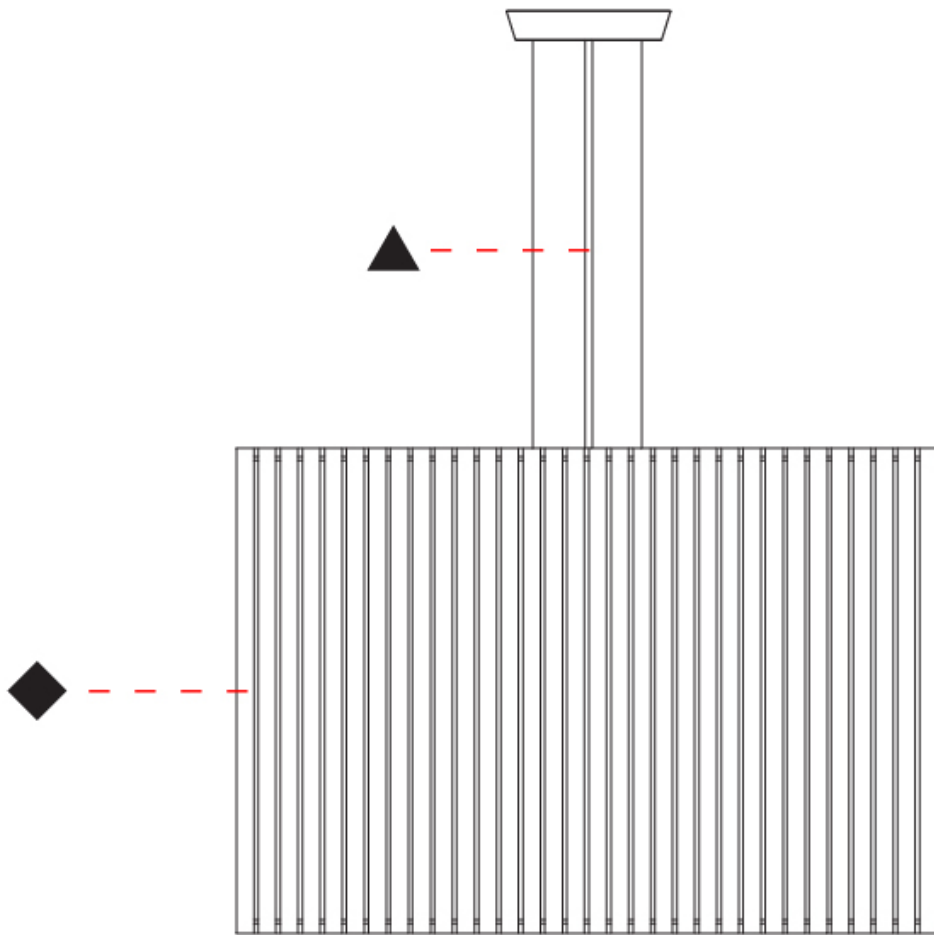

LUZ OCULTA WOOD SUSPENSION

D51035-

PROJECT _____

TYPE _____

SPECIFIER _____

QUANTITY _____

DATE _____

D