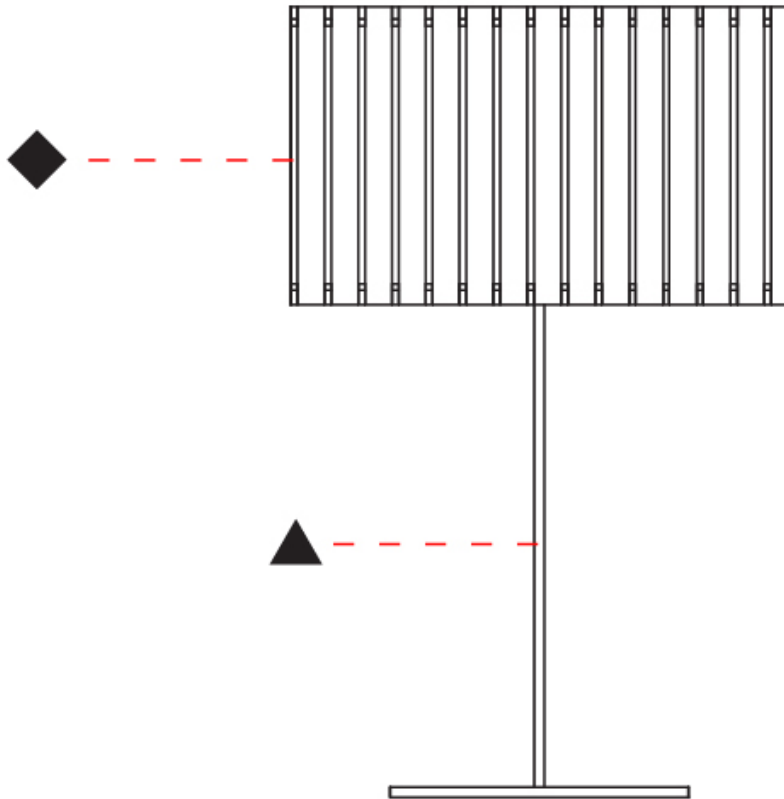

LUZ OCULTA WOOD PORTABLE

D54036-

PROJECT _____

TYPE _____

SPECIFIER _____

QUANTITY _____

DATE _____