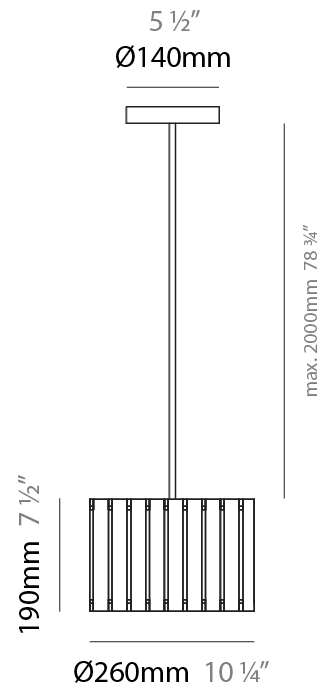

LUZ OCULTA WOOD SUSPENSION

D51041- -

base number   Finish Options   Finish Options

1. To build a product code in our configurator select the specify button on the base model # product page
2. To build a manual product code on this datasheet choose from the options listed below in blue font and add the suffix to the base model #

GENERAL

Series: Luz Oculta
Subseries: Luz Oculta Wood
Brand: Fambuena
Division: Design
Mounting Type: Suspension
Mounting Location: Ceiling
Subcategory: Pendant

PHYSICAL

Shape: Rectangle
Diameter (mm): 260
Diameter (in): 10 ¼
Height (mm): 190
Height (in): 7 ½
Light Distribution: Direct / Indirect
Fixture Finish: [DOW / NAT](#)
Holder Finish: BRA / BRZ
Fixture Material: Metal / Wood
Cable Details: Cable length 2000mm / 79"

ELECTRICAL

Number of Lamps: 1
Lamp Type: LED Retrofit
Lamp Shape: A19
Bulb Included: Bulb Not Included
Max. Wattage Per Lamp (W): 4
Lamp Base: E26
Input Voltage (V): 120
Upon Request: 277Vac / GU24

LED

OPTICAL

RATINGS AND CERTIFICATIONS

Certified By: Certified for North American Standards
IP rating: IP20

PROJECT	_____
TYPE	_____
SPECIFIER	_____
QUANTITY	_____
DATE	_____