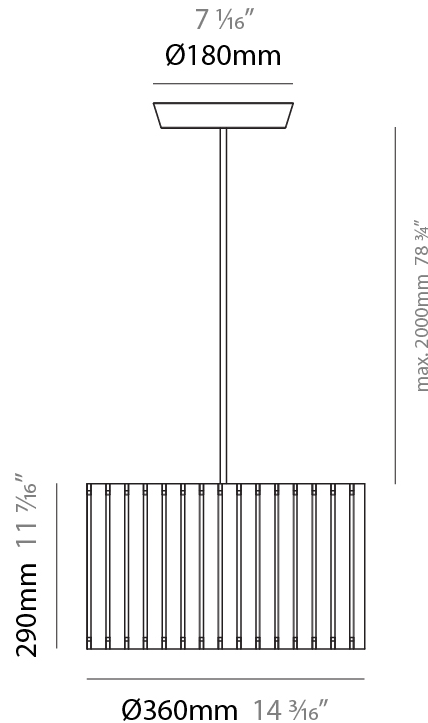

PROJECT	
TYPE	
SPECIFIER	
QUANTITY	
DATE	

LUZ OCULTA WOOD SUSPENSION

D51039- -

base number   Finish Options   Finish Options

1. To build a product code in our configurator select the specify button on the base model # product page
2. To build a manual product code on this datasheet choose from the options listed below in blue font and add the suffix to the base model #

GENERAL

Series: Luz Oculta
Subseries: Luz Oculta Wood
Brand: Fambuena
Division: Design
Mounting Type: Suspension
Mounting Location: Ceiling
Subcategory: Pendant

PHYSICAL

Shape: Rectangle
Diameter (mm): 360
Diameter (in): 14 ³/₁₆
Height (mm): 290
Height (in): 11 ⁷/₁₆
Light Distribution: Direct / Indirect
Fixture Finish: [DOW / NAT](#)
Holder Finish: BRA / BRZ
Fixture Material: Metal / Wood
Cable Details: Cable length 2000mm / 79"

ELECTRICAL

Number of Lamps: 1
Lamp Type: LED Retrofit
Lamp Shape: A19
Bulb Included: Bulb Not Included
Max. Wattage Per Lamp (W): 7
Lamp Base: E26
Input Voltage (V): 120
Upon Request: 277Vac / GU24

LED

OPTICAL

RATINGS AND CERTIFICATIONS

Certified By: Certified for North American Standards
IP rating: IP20